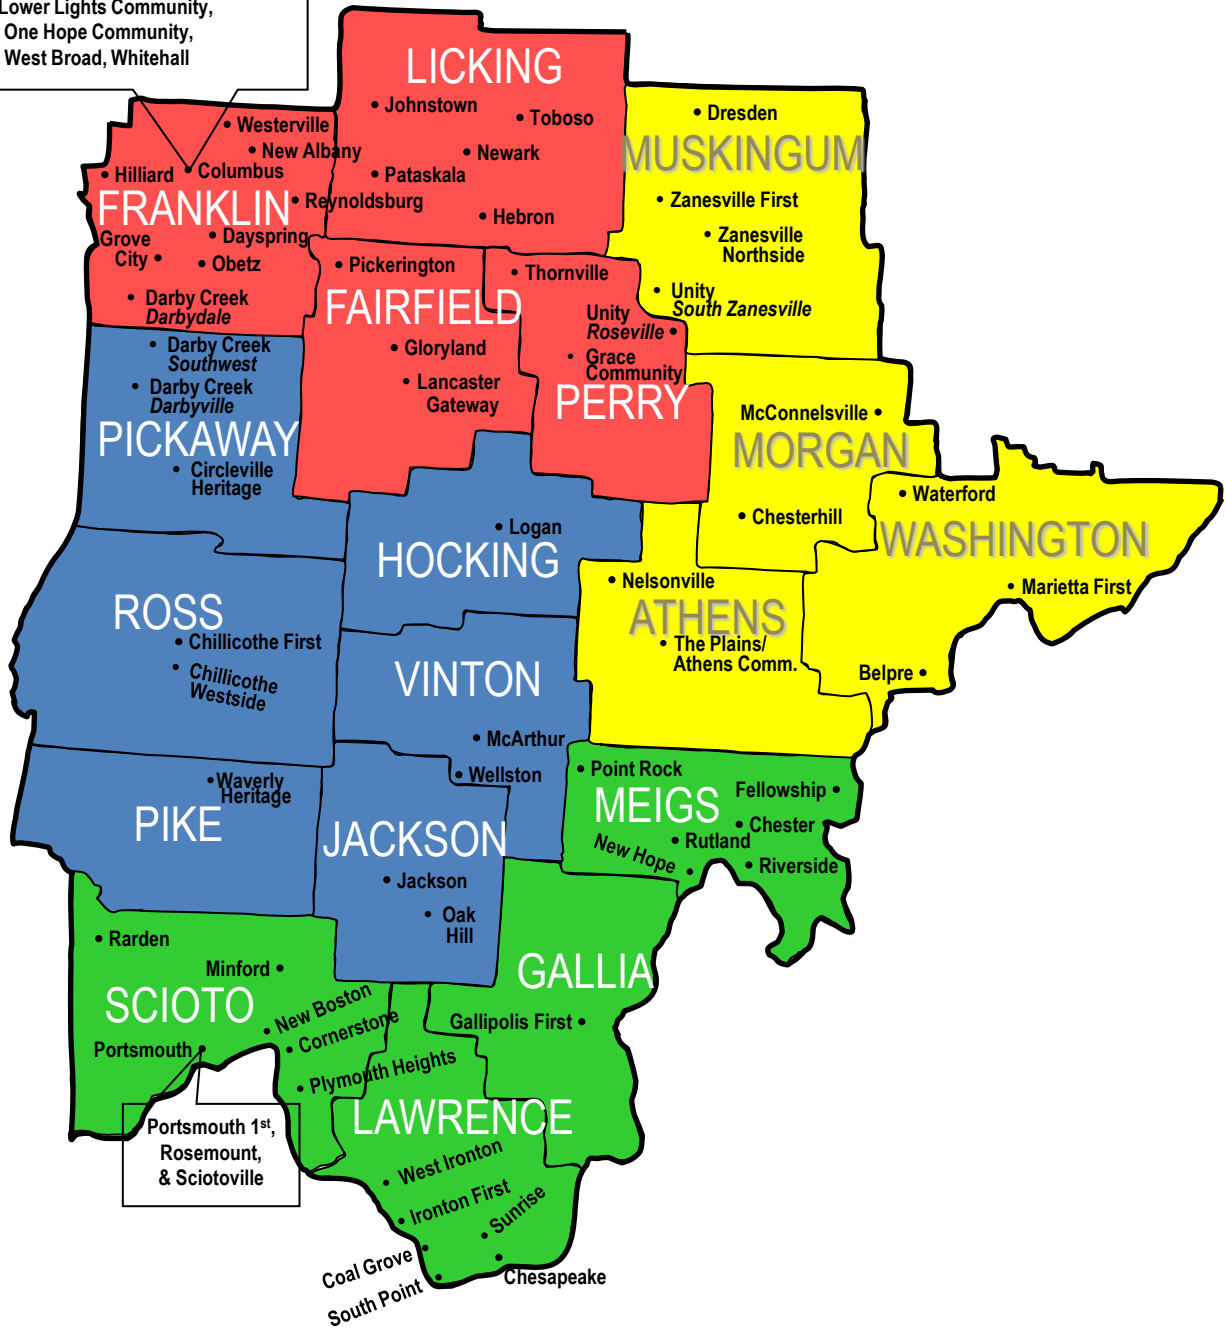

Crossroads Community., Korean Soh Mang, Lifepoint, Lower Lights Community, Northwest, One Hope Community, Shepherd, West Broad, Whitehall

***Our Mission:***  
***Equipping pastors and laymen in effectively spreading the Gospel of Jesus Christ***