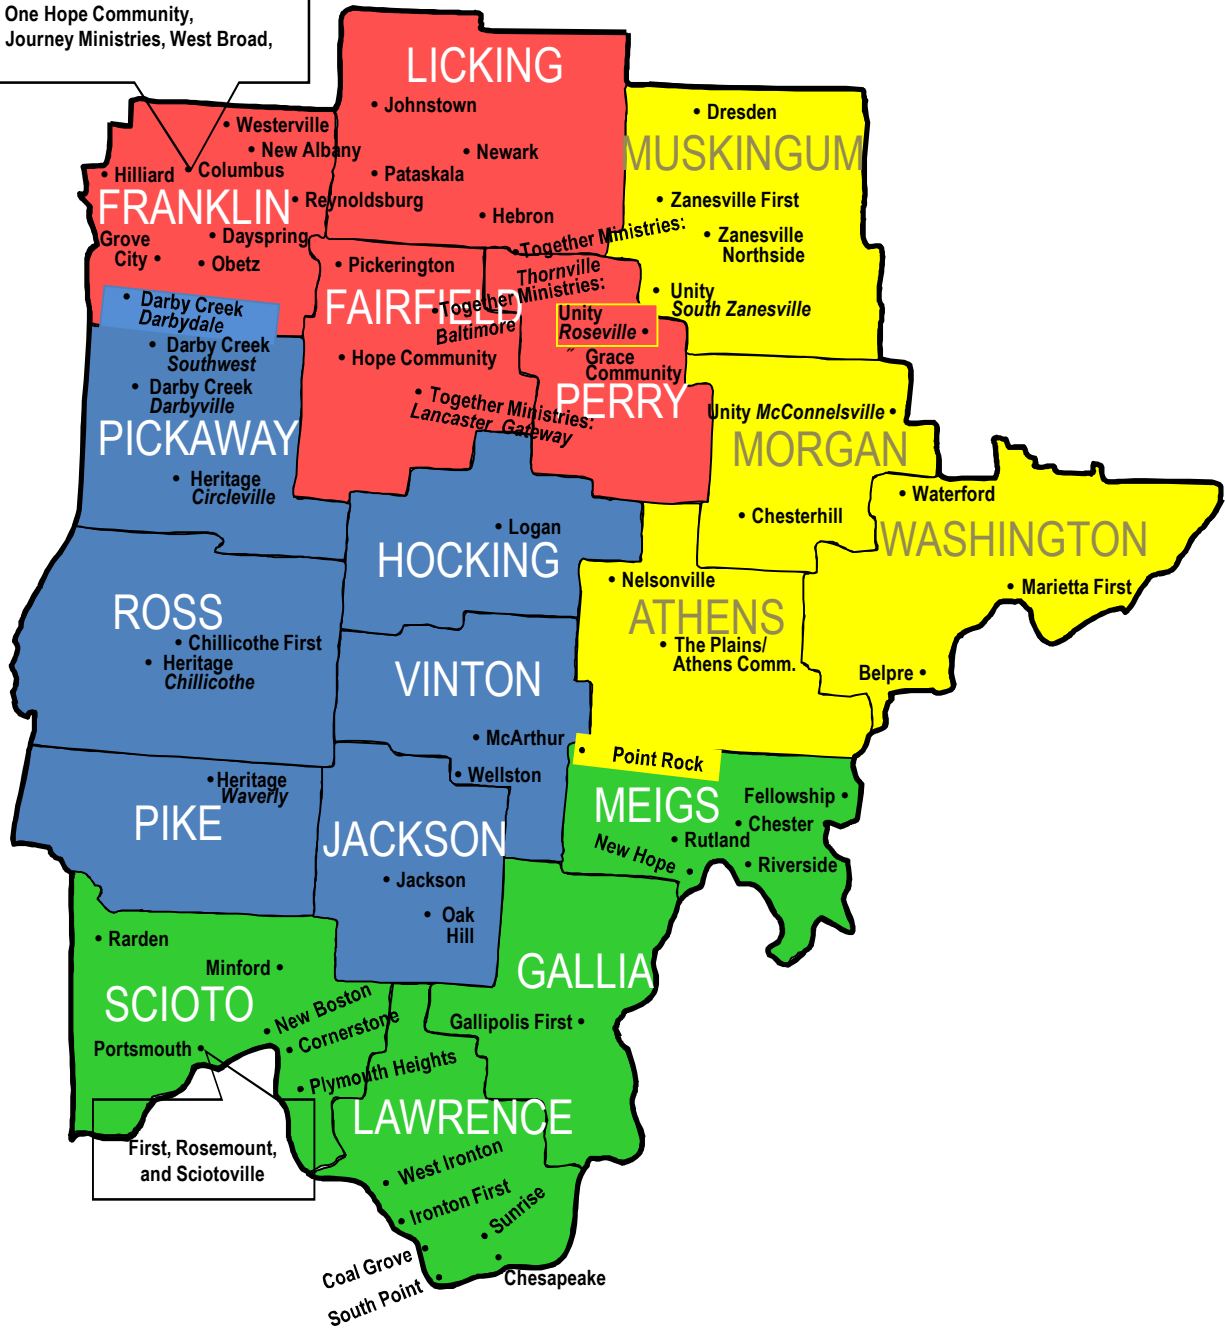

South Central Ohio District Church of the Nazarene

Crossroads Community, Korean Soh Mang, Lifepoint, Lower Lights Community, Northwest, One Hope Community, Shepherd, Journey Ministries, West Broad, Whitehall